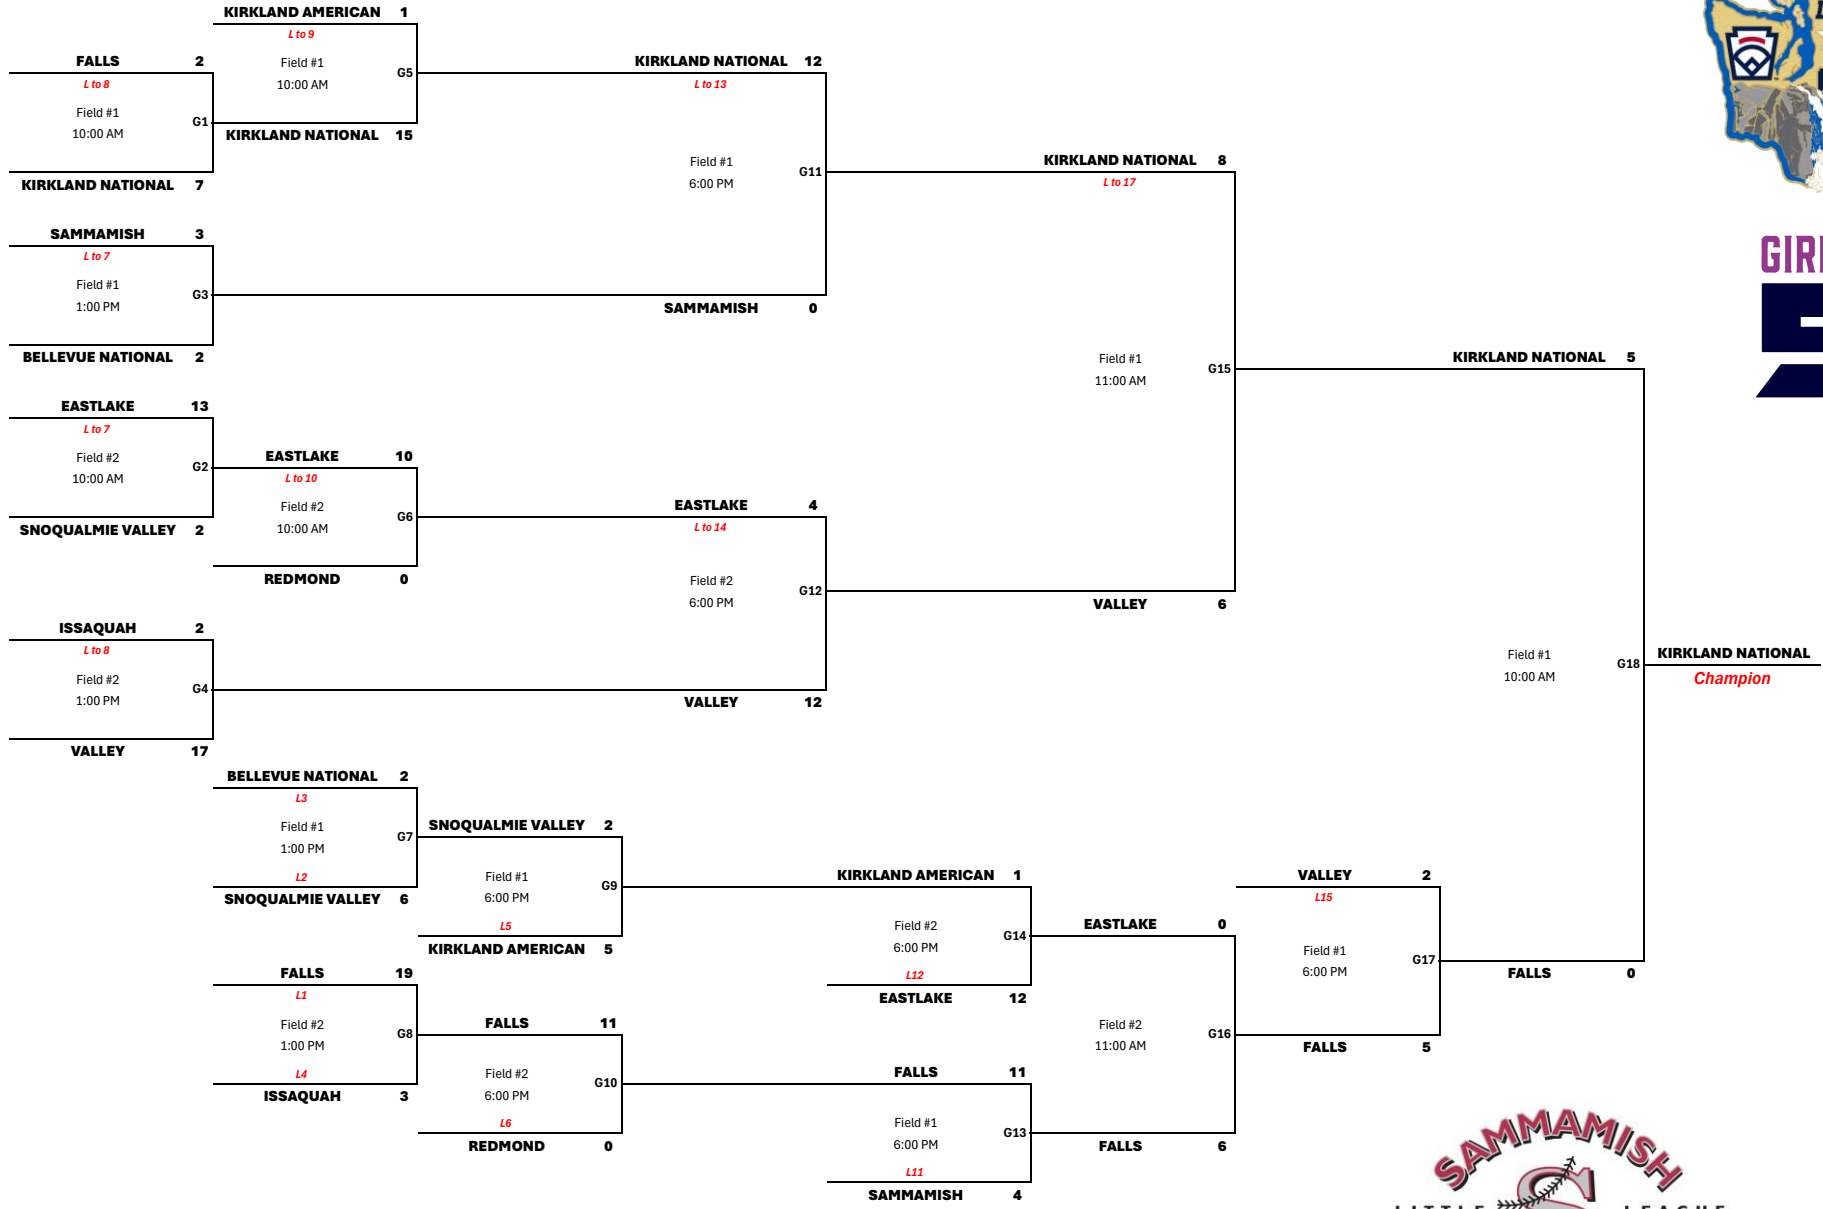

SOFTBALL 8-9-10 DIVISION

2024 DISTRICT 9 - ALL STAR TOURNAMENT

BEAVER LAKE PARK

2526 244th Avenue SE, Sammamish

Saturday June 29	Sunday June 30	Monday July 1	Tuesday July 2	Wednesday July 3	Thursday July 4	Friday July 5	Saturday July 6
---------------------	-------------------	------------------	-------------------	---------------------	--------------------	------------------	--------------------

HOSTED BY SAMMAMISH LITTLE LEAGUE

Results

G1	Game1	FALLS (2)	KIRKLAND NATIONAL (7)
G2	Game2	EASTLAKE (13)	SNOQUALMIE VALLEY (2)
G3	Game3	SAMMAMISH (3)	BELLEVUE NATIONAL (2)
G4	Game4	ISSAQUAH (2)	VALLEY (17)
G5	Game5	KIRKLAND NATIONAL (15)	KIRKLAND AMERICAN (1)
G6	Game6	REDMOND (0)	EASTLAKE (10)
G7	Game7	BELLEVUE NATIONAL (2)	SNOQUALMIE VALLEY (6)
G8	Game8	FALLS (19)	ISSAQUAH (3)
G9	Game9	SNOQUALMIE VALLEY (2)	KIRKLAND AMERICAN (5)
G10	Game10	REDMOND (0)	FALLS (11)
G11	Game11	SAMMAMISH (0)	KIRKLAND NATIONAL (12)
G12	Game12	EASTLAKE (4)	VALLEY (12)
G13	Game13	FALLS (11)	SAMMAMISH (4)
G14	Game14	EASTLAKE (12)	KIRKLAND AMERICAN (1)
G15	Game15	KIRKLAND NATIONAL (8)	VALLEY (6)
G16	Game16	EASTLAKE (0)	FALLS (6)
G17	Game17	VALLEY (2)	FALLS (5)
G18	Game18	KIRKLAND NATIONAL (5)	FALLS (0)
G19	Game19	KIRKLAND NATIONAL ()	
G20	Game20		

Field Schedule

Game1	Field #1	6/29/24 10:00 AM
Game2	Field #2	6/29/24 10:00 AM
Game3	Field #1	6/29/24 1:00 PM
Game4	Field #2	6/29/24 1:00 PM
Game5	Field #1	6/30/24 10:00 AM
Game6	Field #2	6/30/24 10:00 AM
Game7	Field #1	6/30/24 1:00 PM
Game8	Field #2	6/30/24 1:00 PM
Game9	Field #1	7/1/24 6:00 PM
Game10	Field #2	7/1/24 6:00 PM
Game11	Field #1	7/2/24 6:00 PM
Game12	Field #2	7/2/24 6:00 PM
Game13	Field #1	7/3/24 6:00 PM
Game14	Field #2	7/3/24 6:00 PM
Game15	Field #1	7/4/24 11:00 AM
Game16	Field #2	7/4/24 11:00 AM
Game17	Field #1	7/5/24 6:00 PM
Game18	Field #1	7/6/24 10:00 AM

Game19

Game20