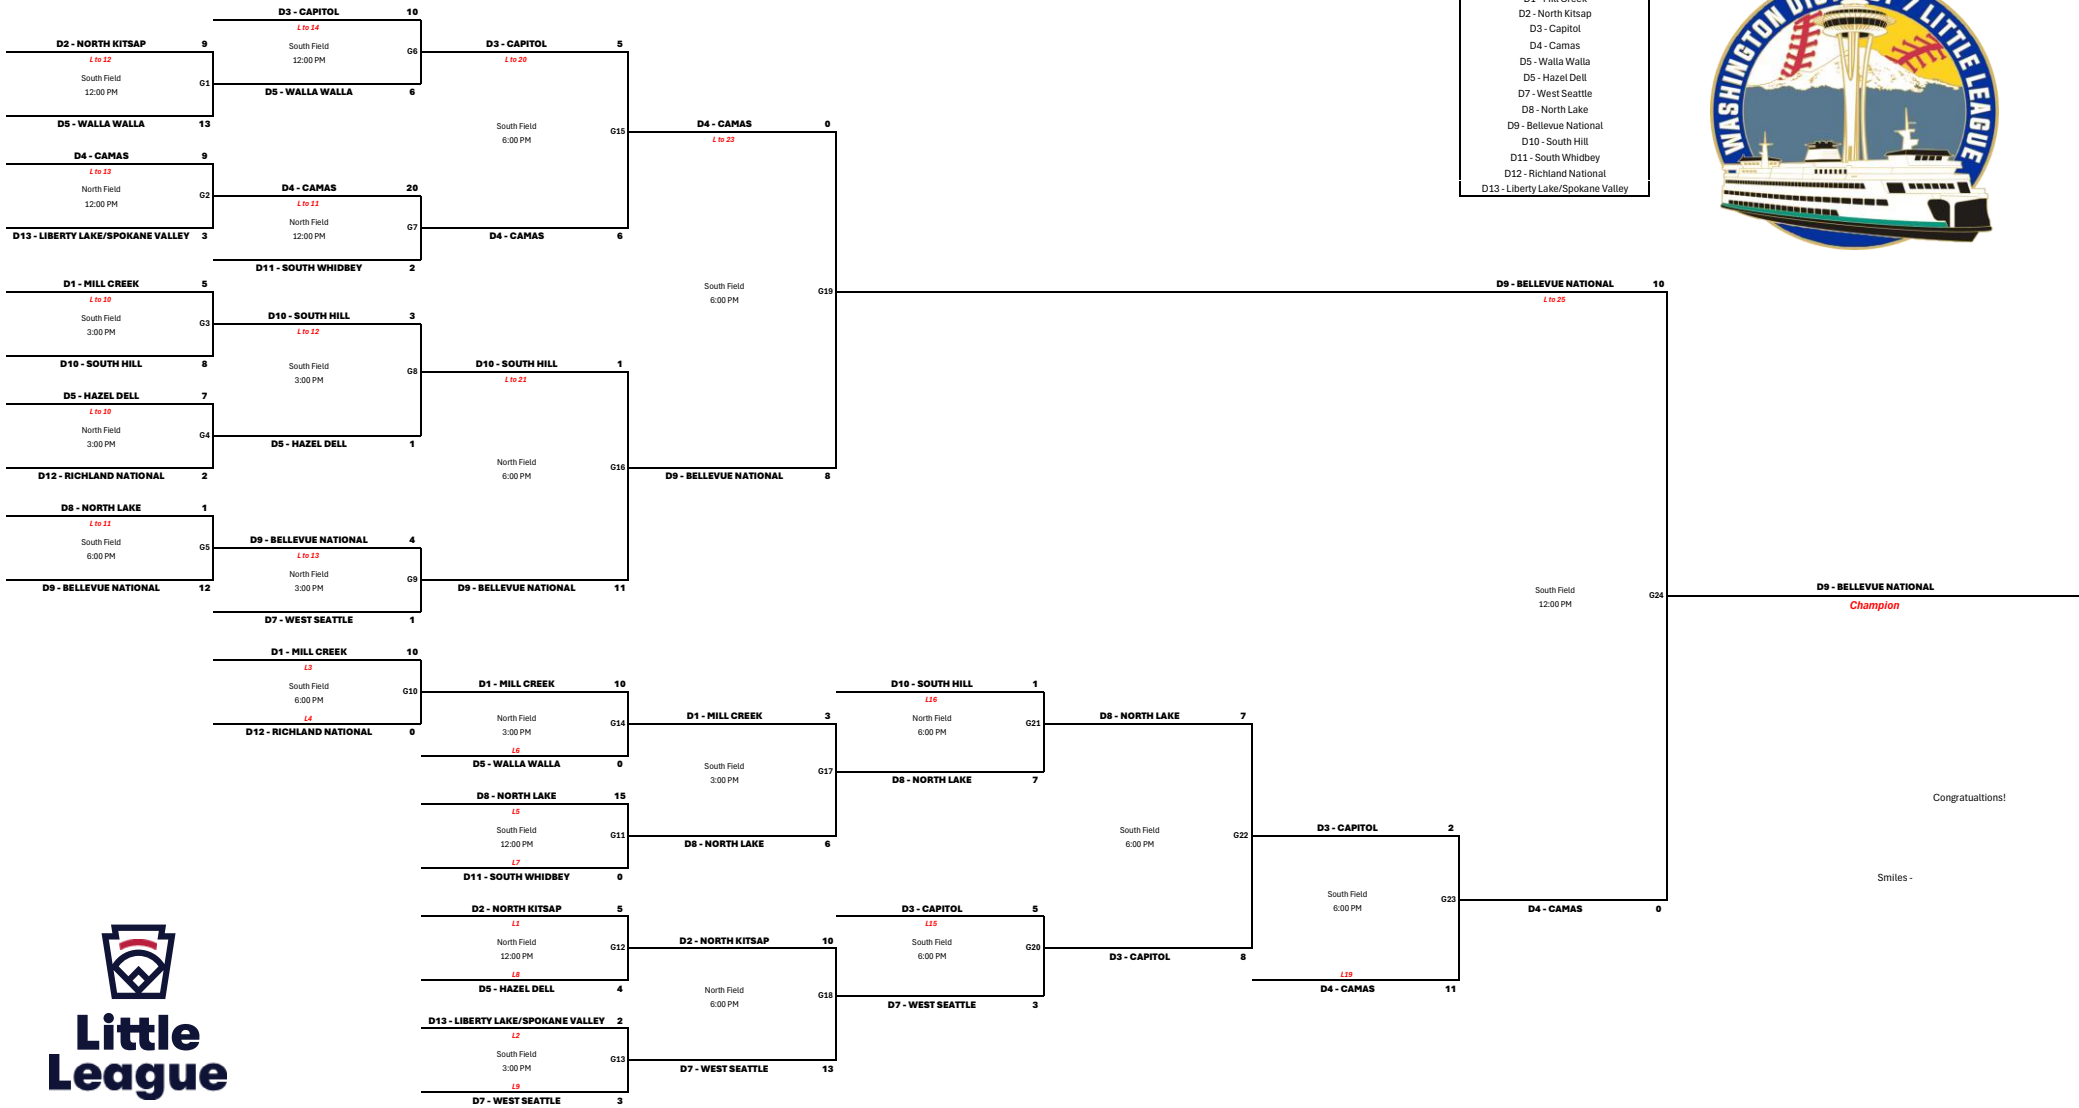

8-9-10 BASEBALL DIVISION 2025 WASHINGTON STATE ALL STAR TOURNAMENT BAR-S FIELDS

6425 SW Admiral Way, Seattle, WA

Saturday July 19	Sunday July 20	Monday July 21	Tuesday July 22	Wednesday July 23	Thursday July 24	Friday July 25	Saturday July 26

Teams
D1 - Mill Creek
D2 - North Kitsap
D3 - Capitol
D4 - Camas
D5 - Walla Walla
D5 - Hazel Dell
D7 - West Seattle
D8 - North Lake
D9 - Bellevue National
D10 - South Hill
D11 - South Whidbey
D12 - Richland National
D13 - Liberty Lake/Spokane Valley

Congratulations!
Smiles -