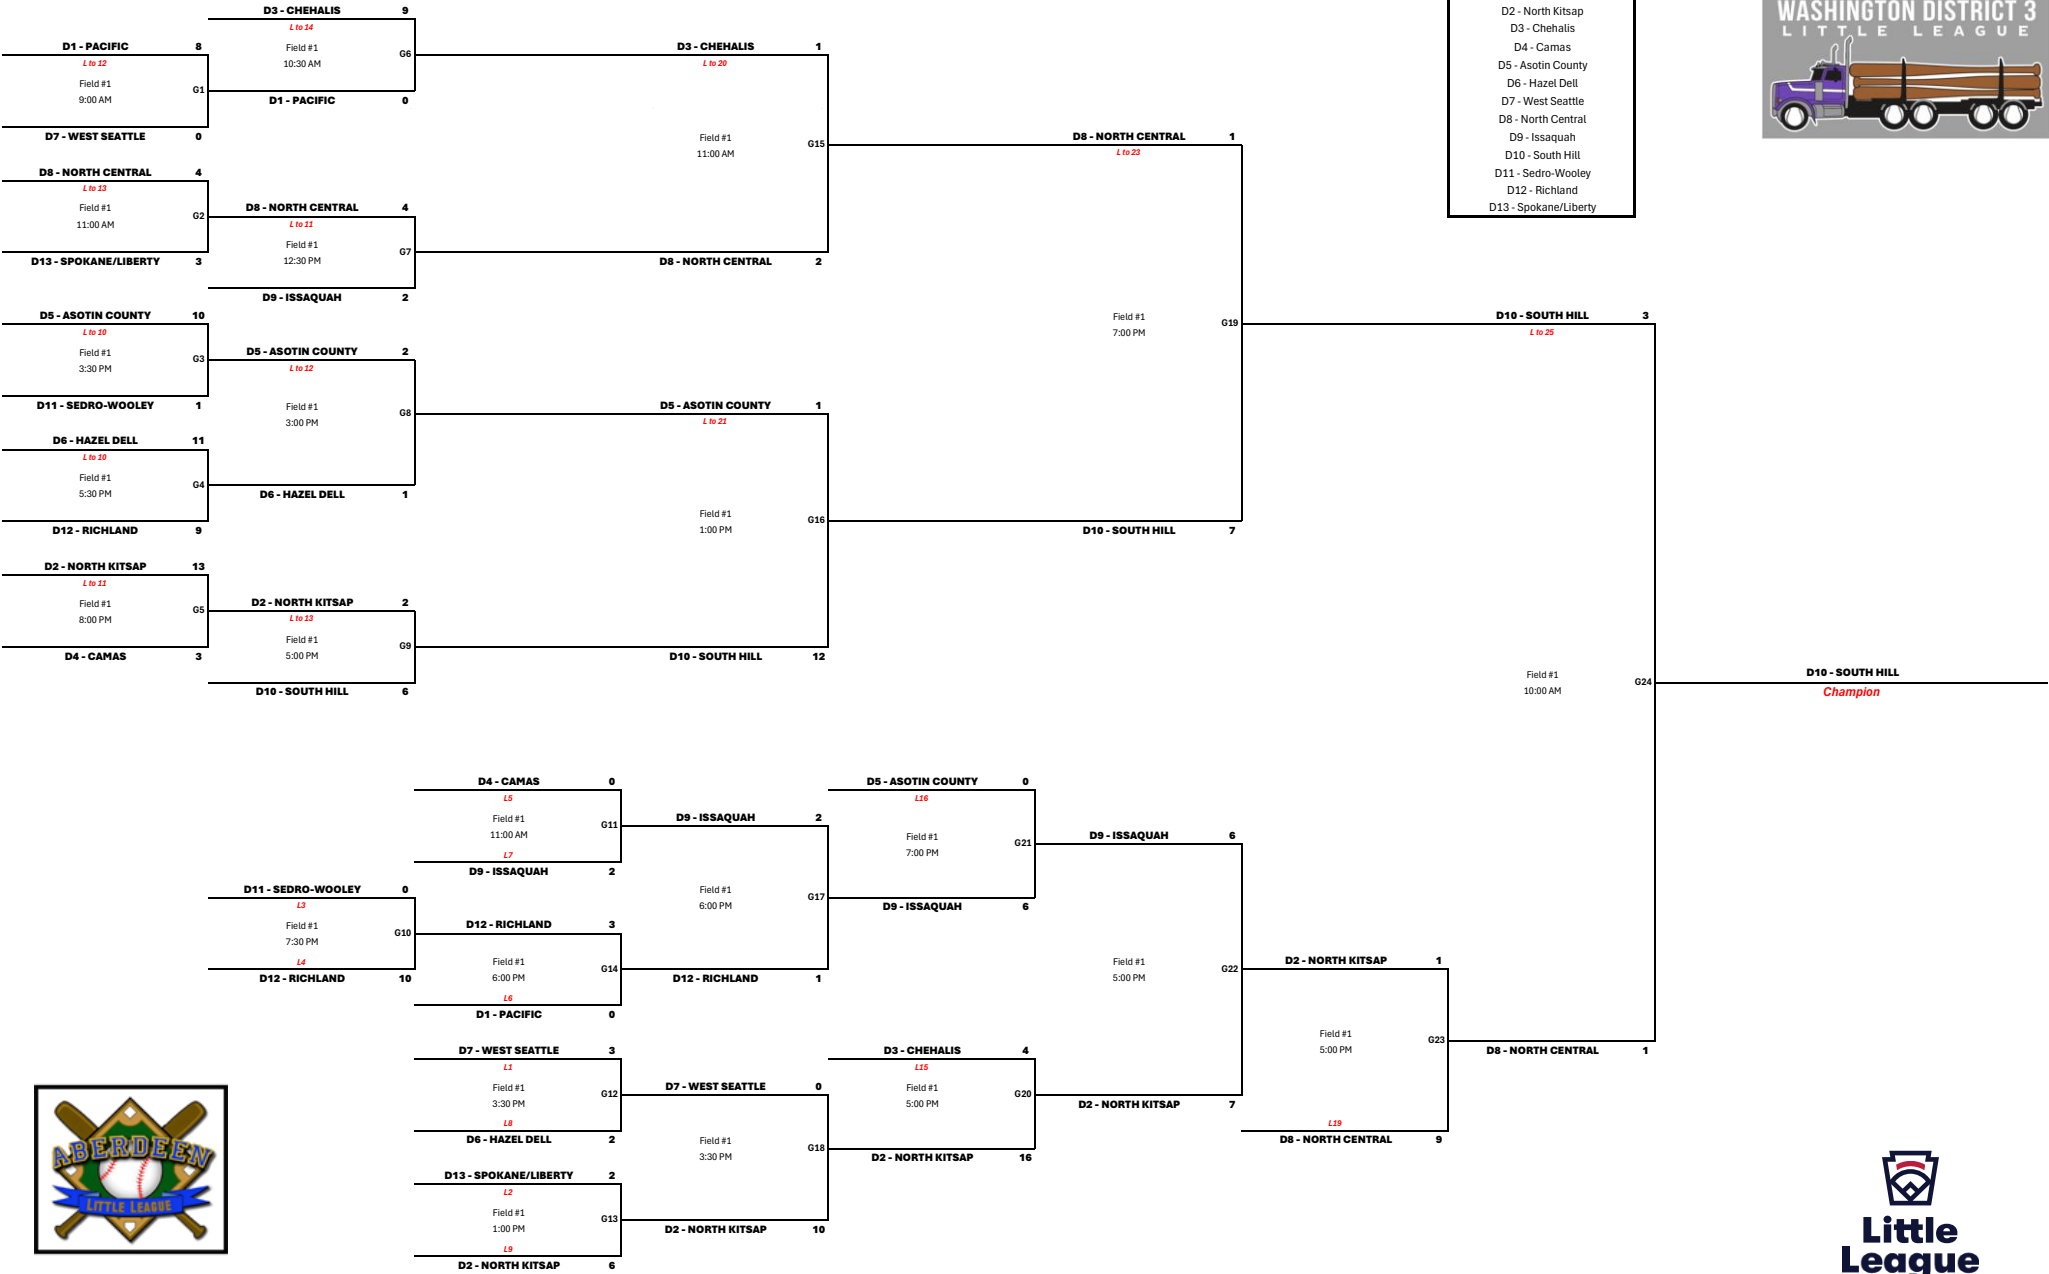

LITTLE LEAGUE BASEBALL DIVISION 2024 WASHINGTON STATE ALL STAR TOURNAMENT

PIONEER PARK

214 S Tilden St, Aberdeen

Saturday July 13	Sunday July 14	Monday July 15	Tuesday July 16	Wednesday July 17	Thursday July 18	Friday July 19	Saturday July 20	Sunday July 21
---------------------	-------------------	-------------------	--------------------	----------------------	---------------------	-------------------	---------------------	-------------------

- Teams**

 - D1 - Pacific
 - D2 - North Kitsap
 - D3 - Chehalis
 - D4 - Camas
 - D5 - Asotin County
 - D6 - Hazel Dell
 - D7 - West Seattle
 - D8 - North Central
 - D9 - Issaquah
 - D10 - South Hill
 - D11 - Sedro-Wooley
 - D12 - Richland
 - D13 - Spokane/Liberty

Field Schedule

Game1	Field #1	7/13/24 9:00 AM
Game2	Field #1	7/13/24 11:00 AM
Game3	Field #1	7/13/24 3:30 PM
Game4	Field #1	7/13/24 5:30 PM
Game5	Field #1	7/13/24 8:00 PM
Game6	Field #1	7/14/24 10:30 AM
Game7	Field #1	7/14/24 12:30 PM
Game8	Field #1	7/14/24 3:00 PM
Game9	Field #1	7/14/24 5:00 PM
Game10	Field #1	7/14/24 7:30 PM
Game11	Field #1	7/15/24 11:00 AM
Game12	Field #1	7/15/24 3:30 PM