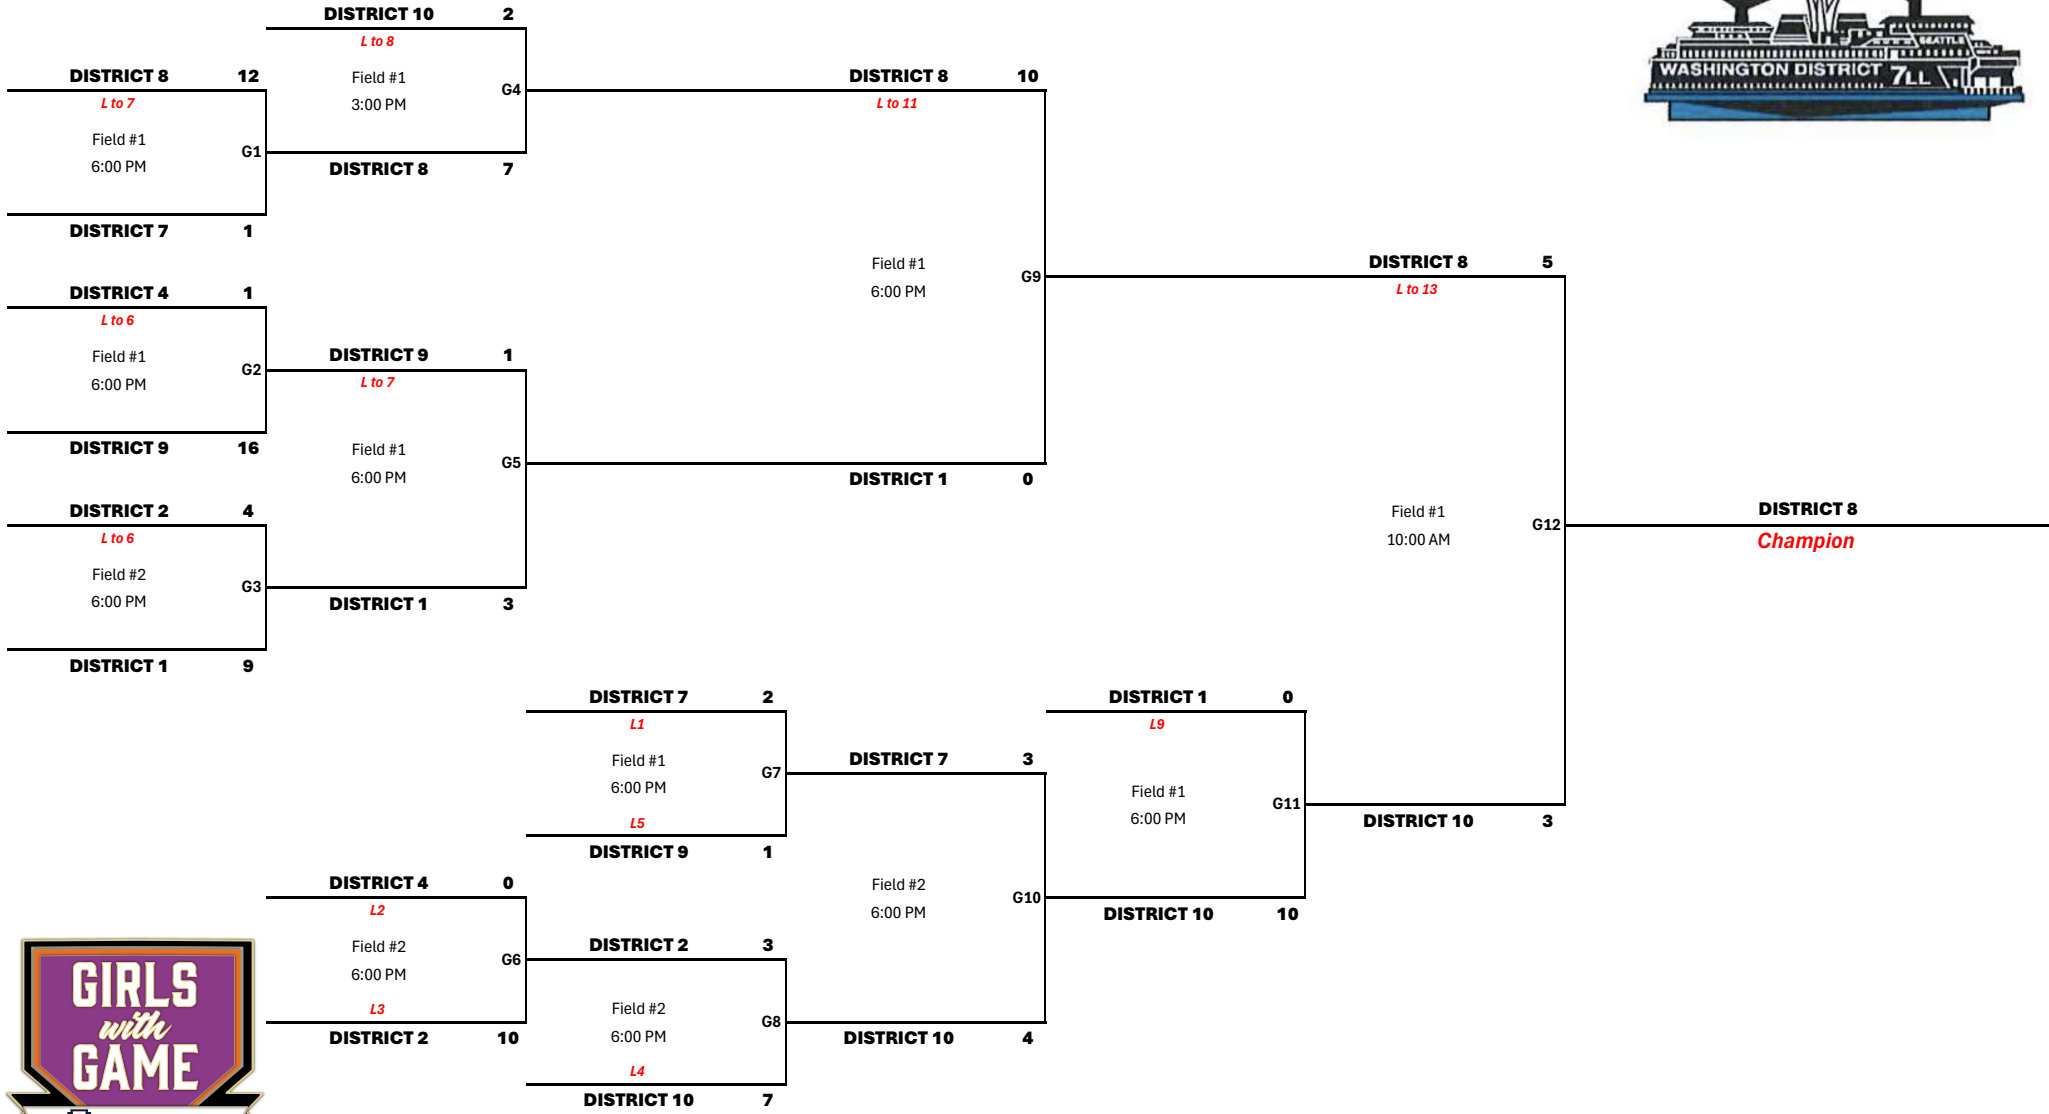

JUNIOR SOFTBALL DIVISION 2024 WASHINGTON STATE TOURNAMENT UNDERWOOD MEMORIAL FIELDS

21800 20th Ave S, Des Moines

Monday July 8	Tuesday July 9	Wednesday July 10	Thursday July 11	Friday July 12	Saturday July 13
------------------	-------------------	----------------------	---------------------	-------------------	---------------------

HOSTED BY WASHINGTON DISTRICT 7

GameID	Field	Time	SwapTopBot
1	Field #1	6:00 PM	FALSE
2	Field #1	6:00 PM	FALSE
3	Field #2	6:00 PM	FALSE
4	Field #1	3:00 PM	FALSE
5	Field #1	6:00 PM	FALSE
6	Field #2	6:00 PM	FALSE
7	Field #1	6:00 PM	FALSE
8	Field #2	6:00 PM	FALSE
9	Field #1	6:00 PM	FALSE
10	Field #2	6:00 PM	FALSE
11	Field #1	6:00 PM	FALSE
12	Field #1	10:00 AM	FALSE
13	Field #1	1:00 PM	FALSE
14	Field #1	6:00 PM	FALSE

ID	Name	Priority	Seed
Team 1	DISTRICT 8	0	Seed 4
Team 2	DISTRICT 7	0	Seed 5
Team 3	DISTRICT 4	0	Seed 3
Team 4	DISTRICT 9	0	Seed 6
Team 5	DISTRICT 2	0	Seed 2
Team 6	DISTRICT 1	0	Seed 7
Team 7	DISTRICT 10	0	Seed 1

Field Schedule

Game1	Field #1	7/8/24 6:00 PM
Game2	Field #1	7/8/24 6:00 PM
Game3	Field #2	7/8/24 6:00 PM
Game4	Field #1	7/9/24 3:00 PM
Game5	Field #1	7/9/24 6:00 PM
Game6	Field #2	7/9/24 6:00 PM
Game7	Field #1	7/10/24 6:00 PM
Game8	Field #2	7/10/24 6:00 PM
Game9	Field #1	7/11/24 6:00 PM
Game10	Field #2	7/11/24 6:00 PM
Game11	Field #1	7/12/24 6:00 PM
Game12	Field #1	7/13/24 10:00 AM
Game13		
Game14		