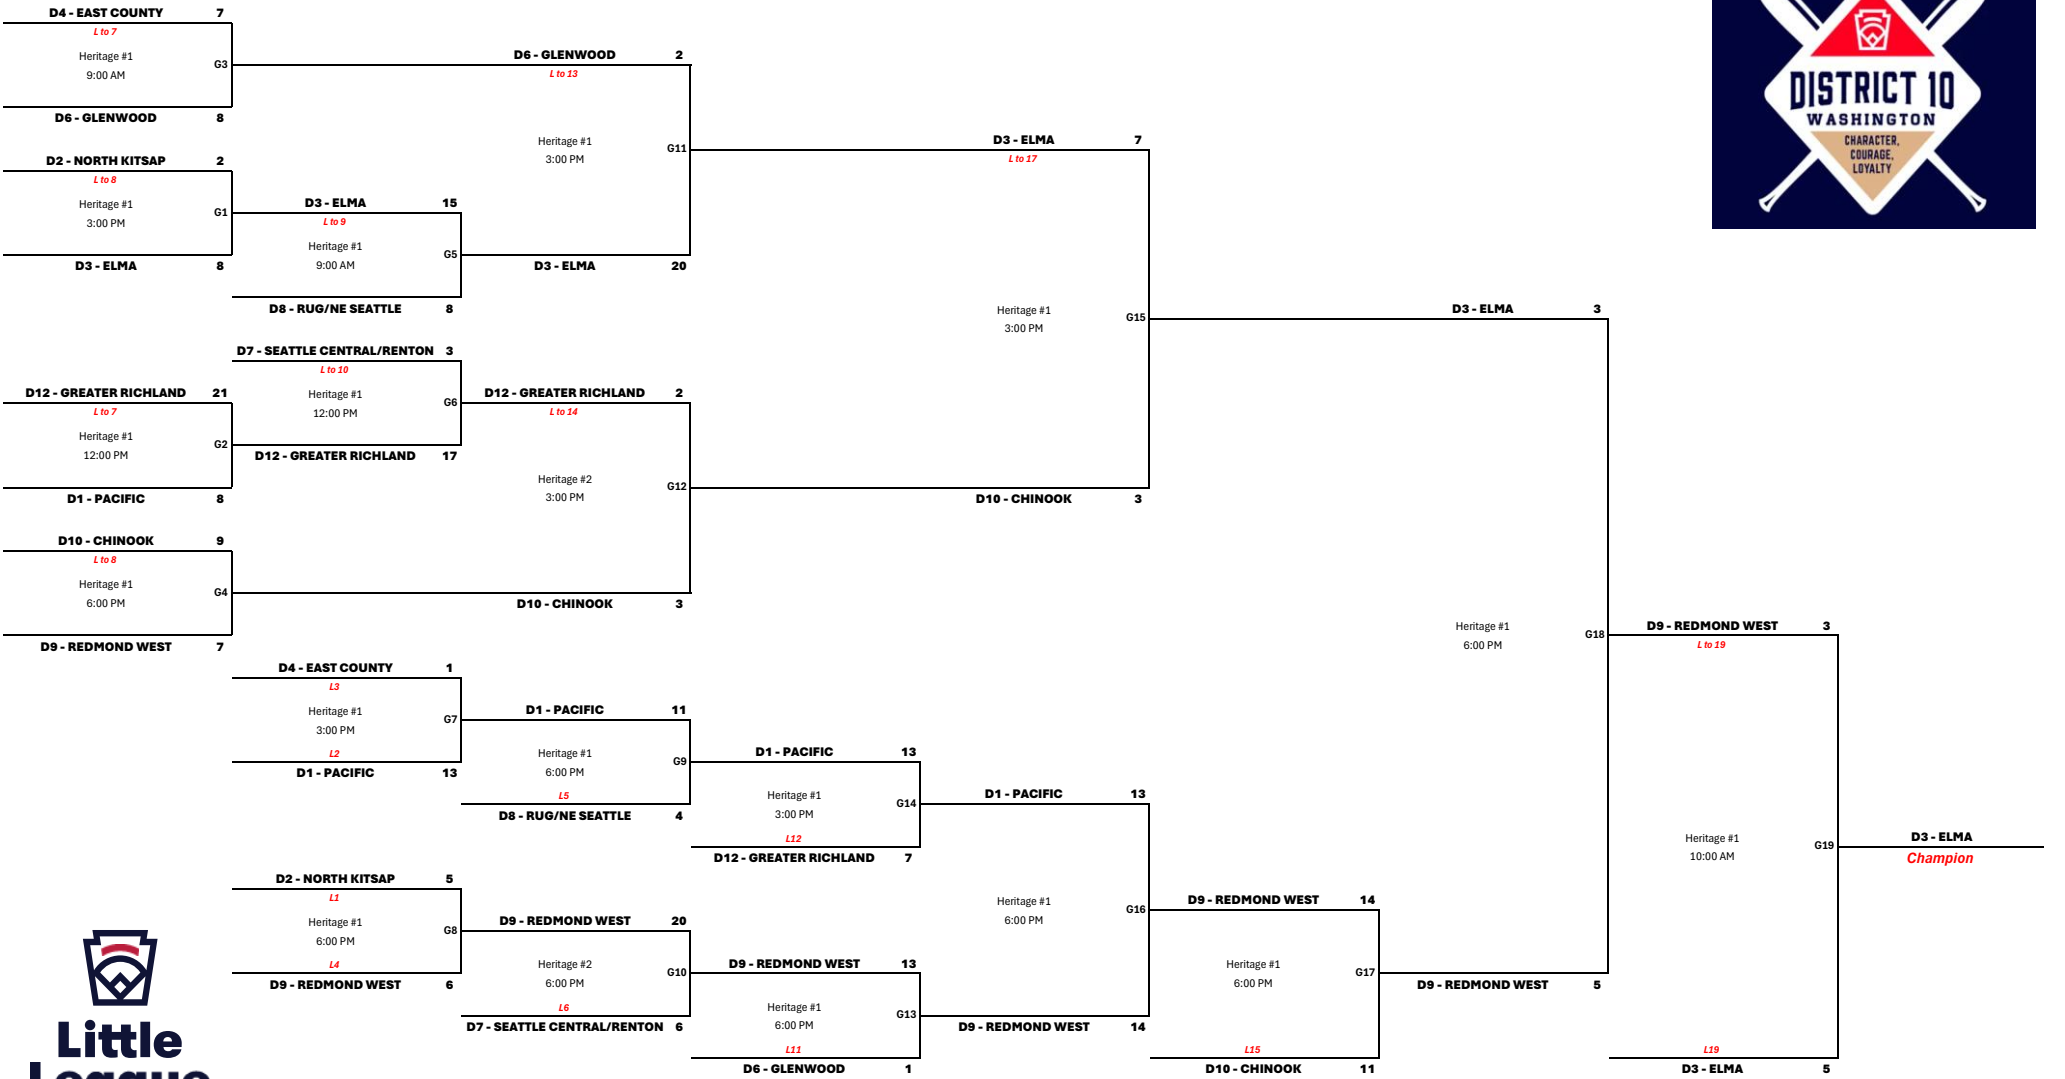

INTERMEDIATE BASEBALL DIVISION 2024 WASHINGTON STATE ALL STAR TOURNAMENT HERITAGE PARK RECREATION CENTER

9010 128th St E, Puyallup

Saturday July 6	Sunday July 7	Monday July 8	Tuesday July 9	Wednesday July 10	Thursday July 11	Friday July 12	Saturday July 13
--------------------	------------------	------------------	-------------------	----------------------	---------------------	-------------------	---------------------

HOSTED BY WASHINGTON DISTRICT 10

LAST UPDATED: 07/01/2024 12:00 AM

GameID	Field	Time	SwapTopBot
1	Heritage #1	3:00 PM	FALSE
2	Heritage #1	12:00 PM	FALSE
3	Heritage #1	9:00 AM	FALSE
4	Heritage #1	6:00 PM	FALSE
5	Heritage #1	9:00 AM	FALSE
6	Heritage #1	12:00 PM	FALSE
7	Heritage #1	3:00 PM	FALSE
8	Heritage #1	6:00 PM	FALSE
9	Heritage #1	6:00 PM	FALSE
10	Heritage #2	6:00 PM	TRUE
11	Heritage #1	3:00 PM	FALSE
12	Heritage #2	3:00 PM	FALSE
13	Heritage #1	6:00 PM	FALSE
14	Heritage #1	3:00 PM	TRUE
15	Heritage #1	3:00 PM	FALSE
16	Heritage #1	6:00 PM	FALSE
17	Heritage #1	6:00 PM	FALSE
18	Heritage #1	6:00 PM	FALSE
19	Heritage #1	9:00 AM	FALSE
20	Field #1	10:00 AM	FALSE

Field Schedule

Game1	Heritage #1	7/6/24 3:00 PM
Game2	Heritage #1	7/6/24 12:00 PM
Game3	Heritage #1	7/6/24 9:00 AM
Game4	Heritage #1	7/6/24 6:00 PM
Game5	Heritage #1	7/7/24 9:00 AM
Game6	Heritage #1	7/7/24 12:00 PM
Game7	Heritage #1	7/7/24 3:00 PM
Game8	Heritage #1	7/7/24 6:00 PM
Game9	Heritage #1	7/8/24 6:00 PM
Game10	Heritage #2	7/8/24 6:00 PM
Game11	Heritage #1	7/8/24 3:00 PM
Game12	Heritage #2	7/8/24 3:00 PM
Game13	Heritage #1	7/9/24 6:00 PM
Game14	Heritage #1	7/9/24 3:00 PM
Game15	Heritage #1	7/10/24 3:00 PM
Game16	Heritage #1	7/10/24 6:00 PM
Game17	Heritage #1	7/11/24 6:00 PM
Game18	Heritage #1	7/12/24 6:00 PM