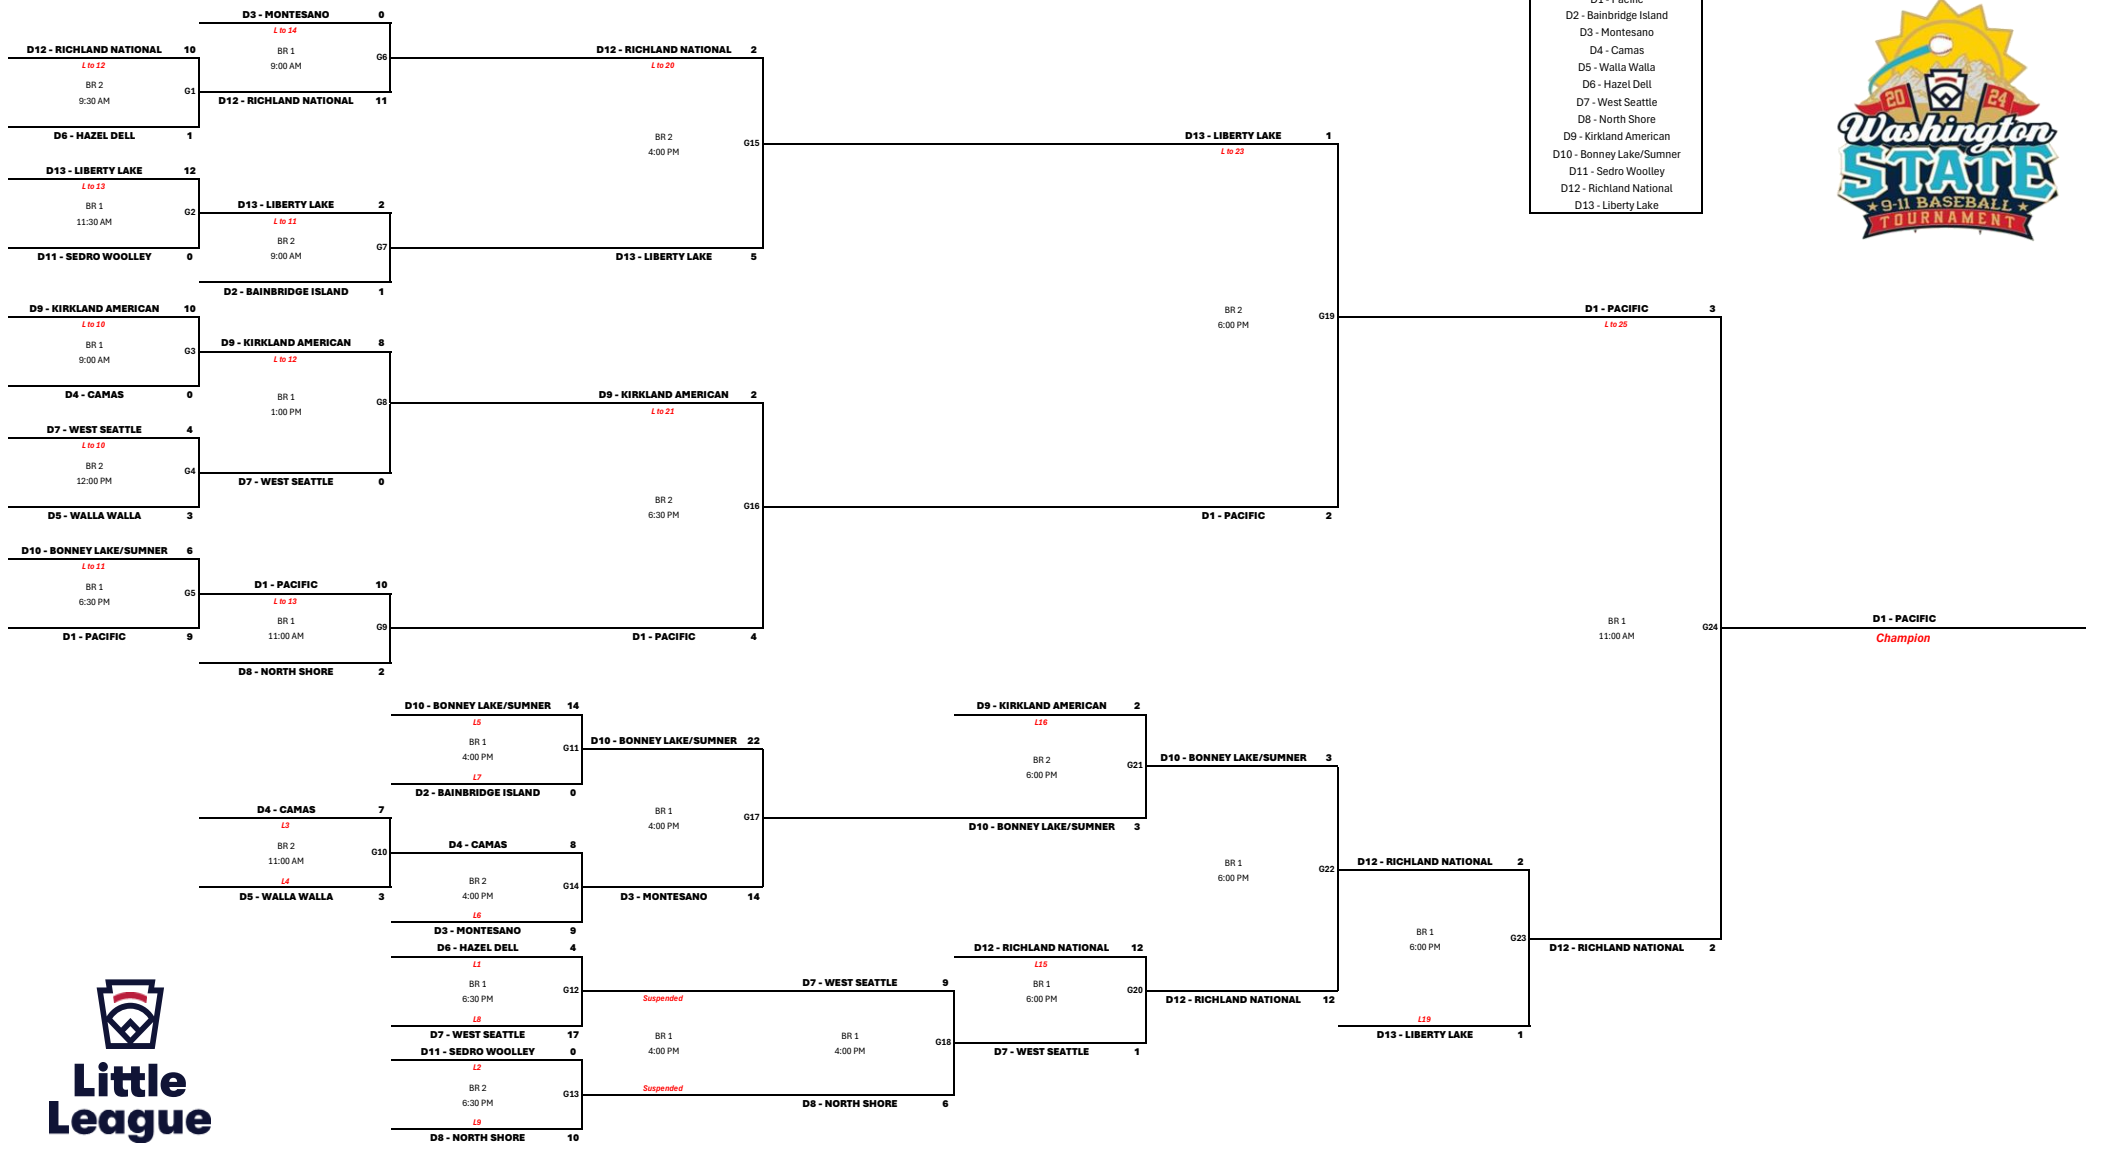

9-10-11 BASEBALL DIVISION 2024 WASHINGTON STATE TOURNAMENT BOMBING RANGE SPORTS COMPLEX

3200 Bombing Range Rd, West Richland, WA

Saturday July 20	Sunday July 21	Monday July 22	Tuesday July 23	Wednesday July 24	Thursday July 25	Friday July 26	Saturday July 27	Sunday July 28
---------------------	-------------------	-------------------	--------------------	----------------------	---------------------	-------------------	---------------------	-------------------

Teams
D1 - Pacific
D2 - Bainbridge Island
D3 - Montesano
D4 - Camas
D5 - Walla Walla
D6 - Hazel Dell
D7 - West Seattle
D8 - North Shore
D9 - Kirkland American
D10 - Bonney Lake/Sumner
D11 - Sedro Woolley
D12 - Richland National
D13 - Liberty Lake

Field Schedule

Game1	BR 2	7/20/24 9:30 AM
Game2	BR 1	7/20/24 11:30 AM
Game3	BR 1	7/20/24 9:00 AM
Game4	BR 2	7/20/24 12:00 PM
Game5	BR 1	7/20/24 6:30 PM
Game6	BR 1	7/21/24 9:00 AM
Game7	BR 2	7/21/24 9:00 AM
Game8	BR 1	7/21/24 1:00 PM
Game9	BR 1	7/21/24 11:00 AM
Game10	BR 2	7/21/24 11:00 AM
Game11	BR 1	7/22/24 4:00 PM
Game12	BR 1	7/22/24 6:30 PM