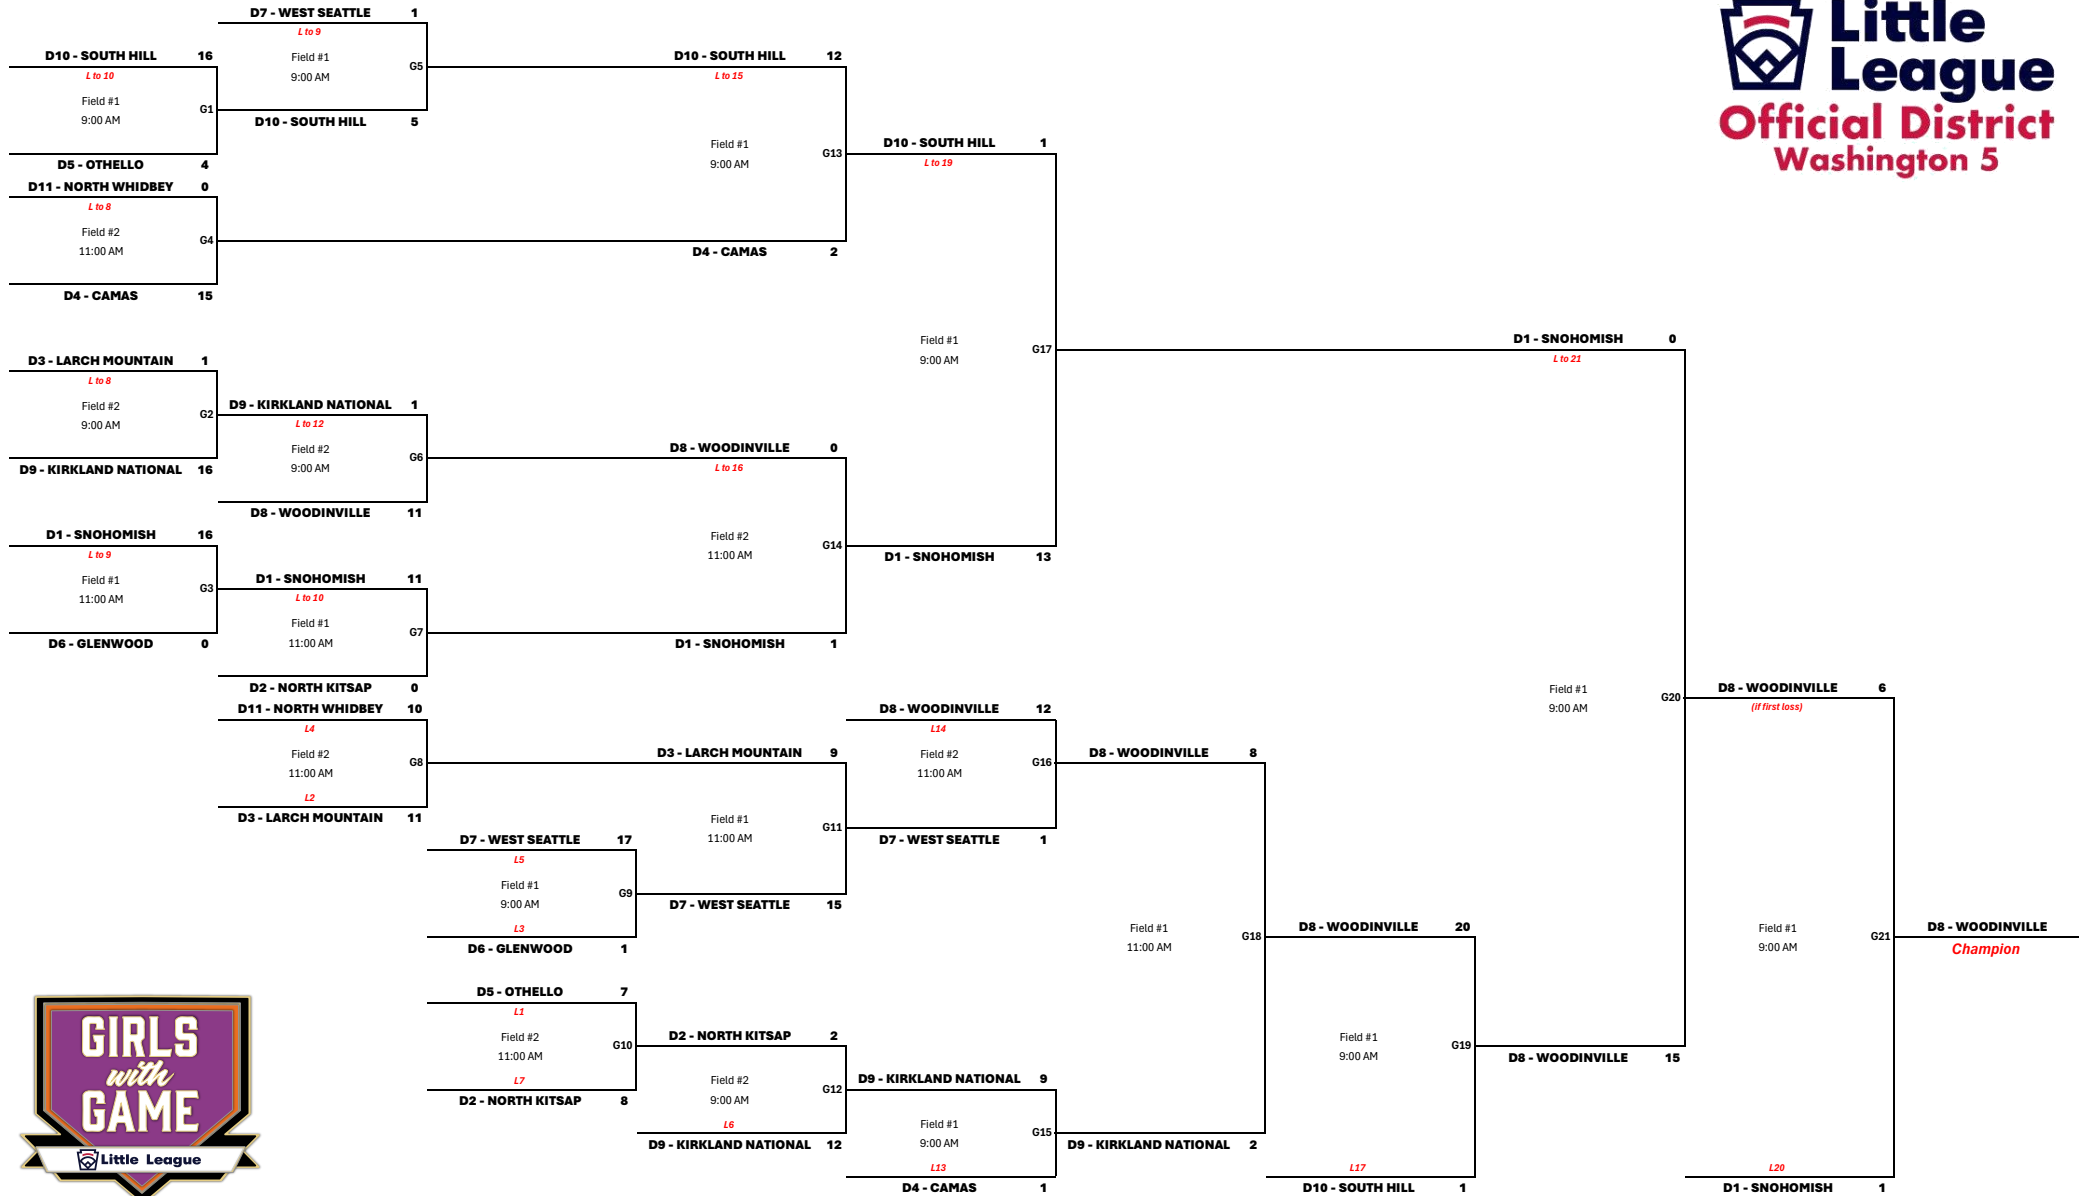

# 8-9-10 SOFTBALL DIVISION 2024 WASHINGTON STATE TOURNAMENT LION'S PARK ATHLETIC SPORTS COMPLEX

815 E. Pine St, Othello

Saturday July 13	Sunday July 14	Monday July 15	Tuesday July 16	Wednesday July 17	Thursday July 18	Friday July 19	Saturday July 20	Sunday July 21
---------------------	-------------------	-------------------	--------------------	----------------------	---------------------	-------------------	---------------------	-------------------

## Results

G1	Game1	D10 - SOUTH HILL (16)	D5 - OTHELLO (4)
G2	Game2	D3 - LARCH MOUNTAIN (1)	D9 - KIRKLAND NATIONAL (16)
G3	Game3	D1 - SNOHOMISH (16)	D6 - GLENWOOD (0)
G4	Game4	D11 - NORTH WHIDBEY (0)	D4 - CAMAS (15)
G5	Game5	D10 - SOUTH HILL (5)	D7 - WEST SEATTLE (1)
G6	Game6	D8 - WOODINVILLE (11)	D9 - KIRKLAND NATIONAL (1)
G7	Game7	D1 - SNOHOMISH (11)	D2 - NORTH KITSAP (0)
G8	Game8	D11 - NORTH WHIDBEY (10)	D3 - LARCH MOUNTAIN (11)
G9	Game9	D7 - WEST SEATTLE (17)	D6 - GLENWOOD (1)
G10	Game10	D5 - OTHELLO (7)	D2 - NORTH KITSAP (8)
G11	Game11	D3 - LARCH MOUNTAIN (9)	D7 - WEST SEATTLE (15)
G12	Game12	D9 - KIRKLAND NATIONAL (12)	D2 - NORTH KITSAP (2)
G13	Game13	D4 - CAMAS (2)	D10 - SOUTH HILL (12)
G14	Game14	D8 - WOODINVILLE (0)	D1 - SNOHOMISH (1)
G15	Game15	D9 - KIRKLAND NATIONAL (9)	D4 - CAMAS (1)
G16	Game16	D8 - WOODINVILLE (12)	D7 - WEST SEATTLE (1)
G17	Game17	D10 - SOUTH HILL (1)	D1 - SNOHOMISH (13)
G18	Game18	D8 - WOODINVILLE (8)	D9 - KIRKLAND NATIONAL (2)
G19	Game19	D10 - SOUTH HILL (1)	D8 - WOODINVILLE (20)
G20	Game20	D1 - SNOHOMISH (0)	D8 - WOODINVILLE (15)
G21	Game21	D8 - WOODINVILLE (6)	D1 - SNOHOMISH (1)
G22	Game22	D8 - WOODINVILLE ( )	

Game17	Field #1	7/17/24 9:00 AM
Game18	Field #1	7/18/24 11:00 AM
Game19	Field #1	7/19/24 9:00 AM
Game20	Field #1	7/20/24 9:00 AM
Game21	Field #1	7/21/24 9:00 AM
Game22		