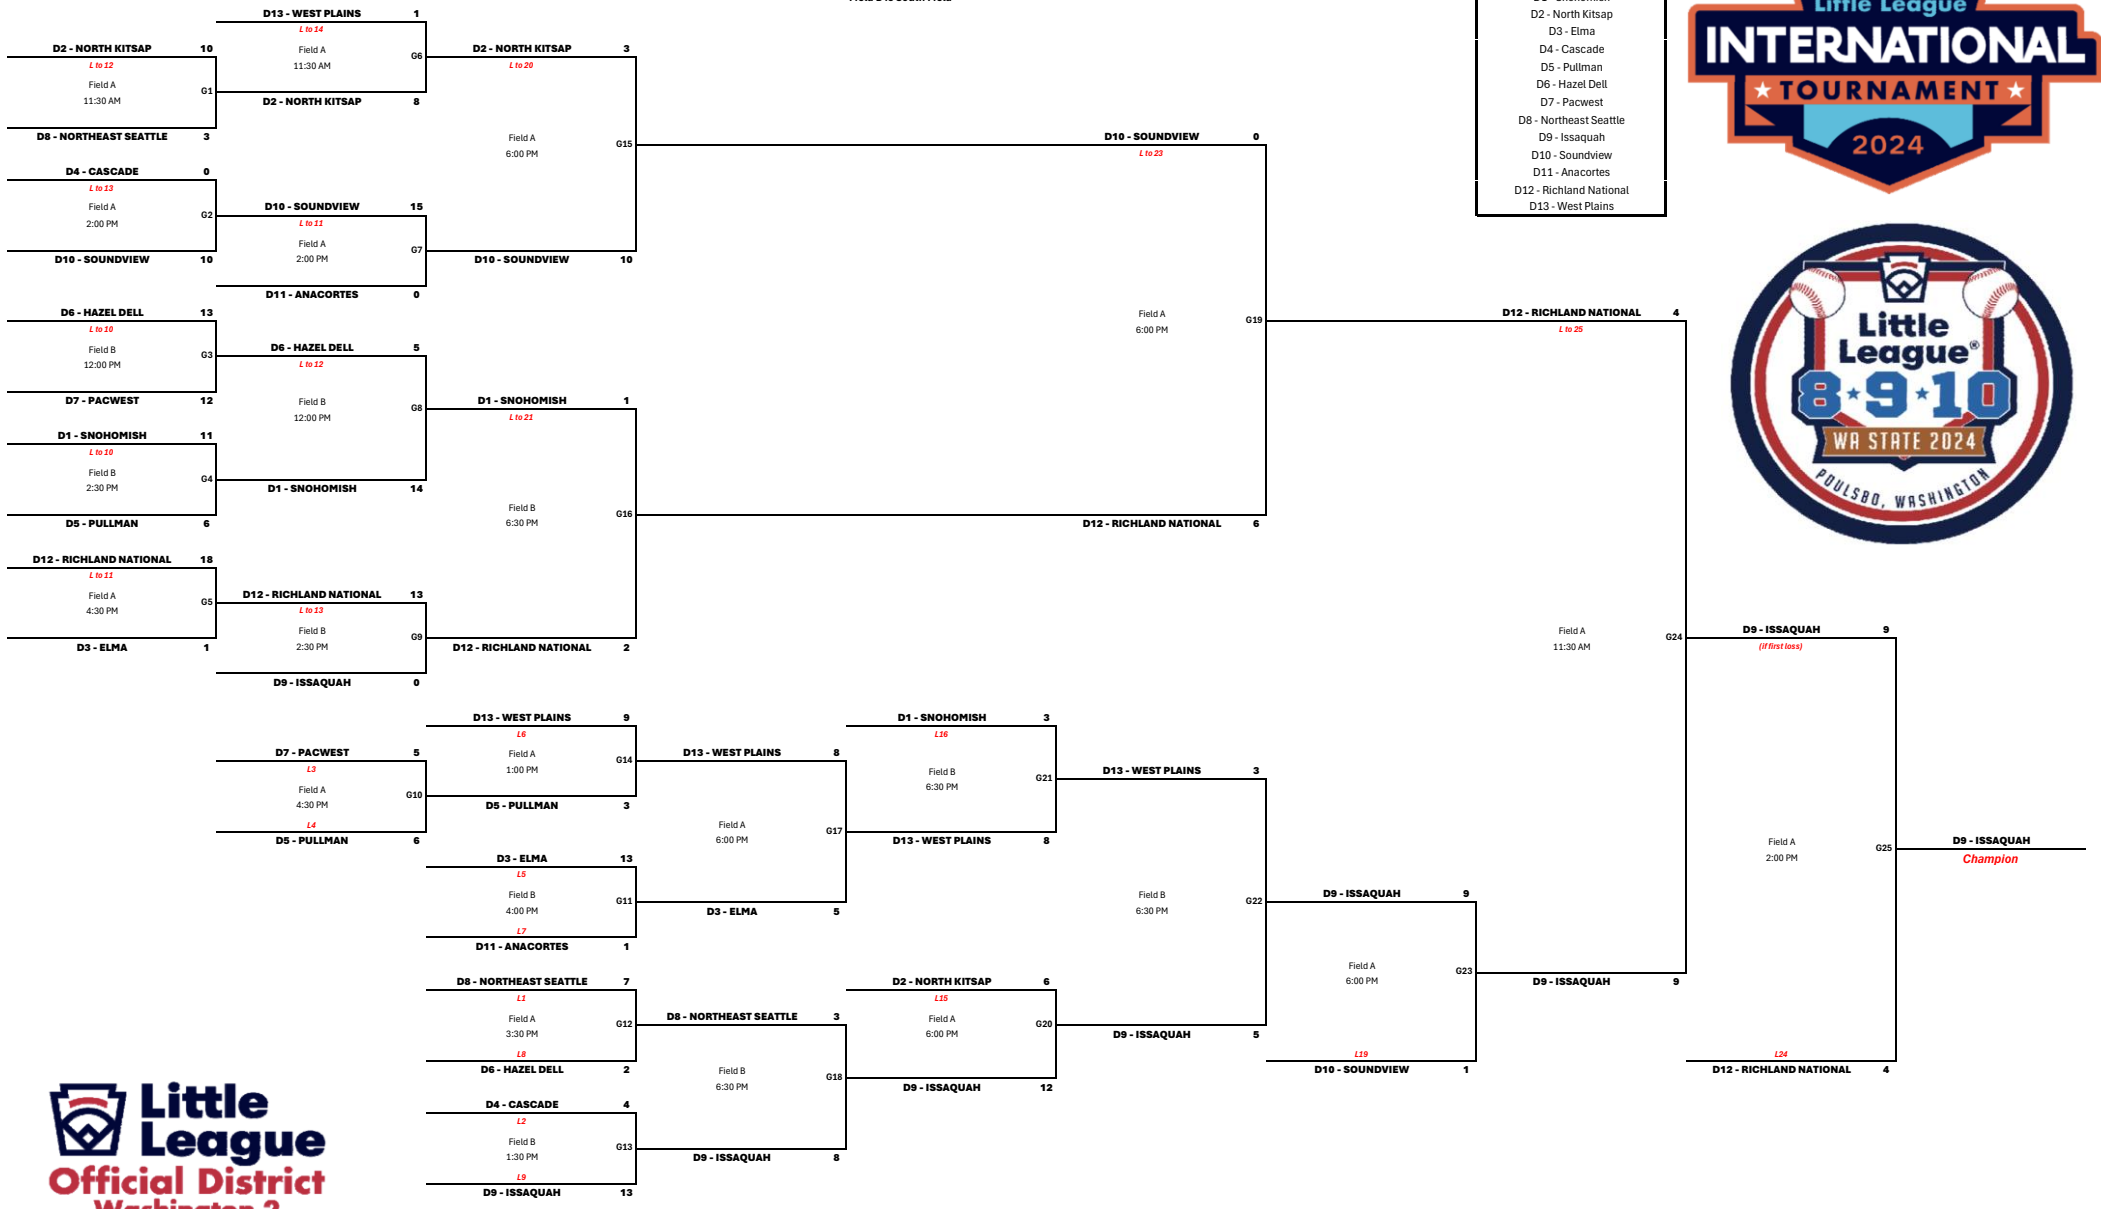

8-9-10 BASEBALL DIVISION 2024 WASHINGTON STATE TOURNAMENT SNIDER PARK

22898 Viking Way NW, Poulsbo

Saturday July 20	Sunday July 21	Monday July 22	Tuesday July 23	Wednesday July 24	Thursday July 25	Friday July 26	Saturday July 27
---------------------	-------------------	-------------------	--------------------	----------------------	---------------------	-------------------	---------------------

Field A is North Field
Field B is South Field

Teams
D1 - Snohomish
D2 - North Kitsap
D3 - Elma
D4 - Cascade
D5 - Pullman
D6 - Hazel Dell
D7 - Pacwest
D8 - Northeast Seattle
D9 - Issaquah
D10 - Soundview
D11 - Anacortes
D12 - Richland National
D13 - West Plains

Field Schedule

Game1	Field A	7/20/24 11:30 AM
Game2	Field A	7/20/24 2:00 PM
Game3	Field B	7/20/24 12:00 PM
Game4	Field B	7/20/24 2:30 PM
Game5	Field A	7/20/24 4:30 PM
Game6	Field A	7/21/24 11:30 AM
Game7	Field A	7/21/24 2:00 PM
Game8	Field B	7/21/24 12:00 PM
Game9	Field B	7/21/24 2:30 PM
Game10	Field A	7/21/24 4:30 PM
Game11	Field B	7/22/24 4:00 PM
Game12	Field A	7/22/24 3:30 PM