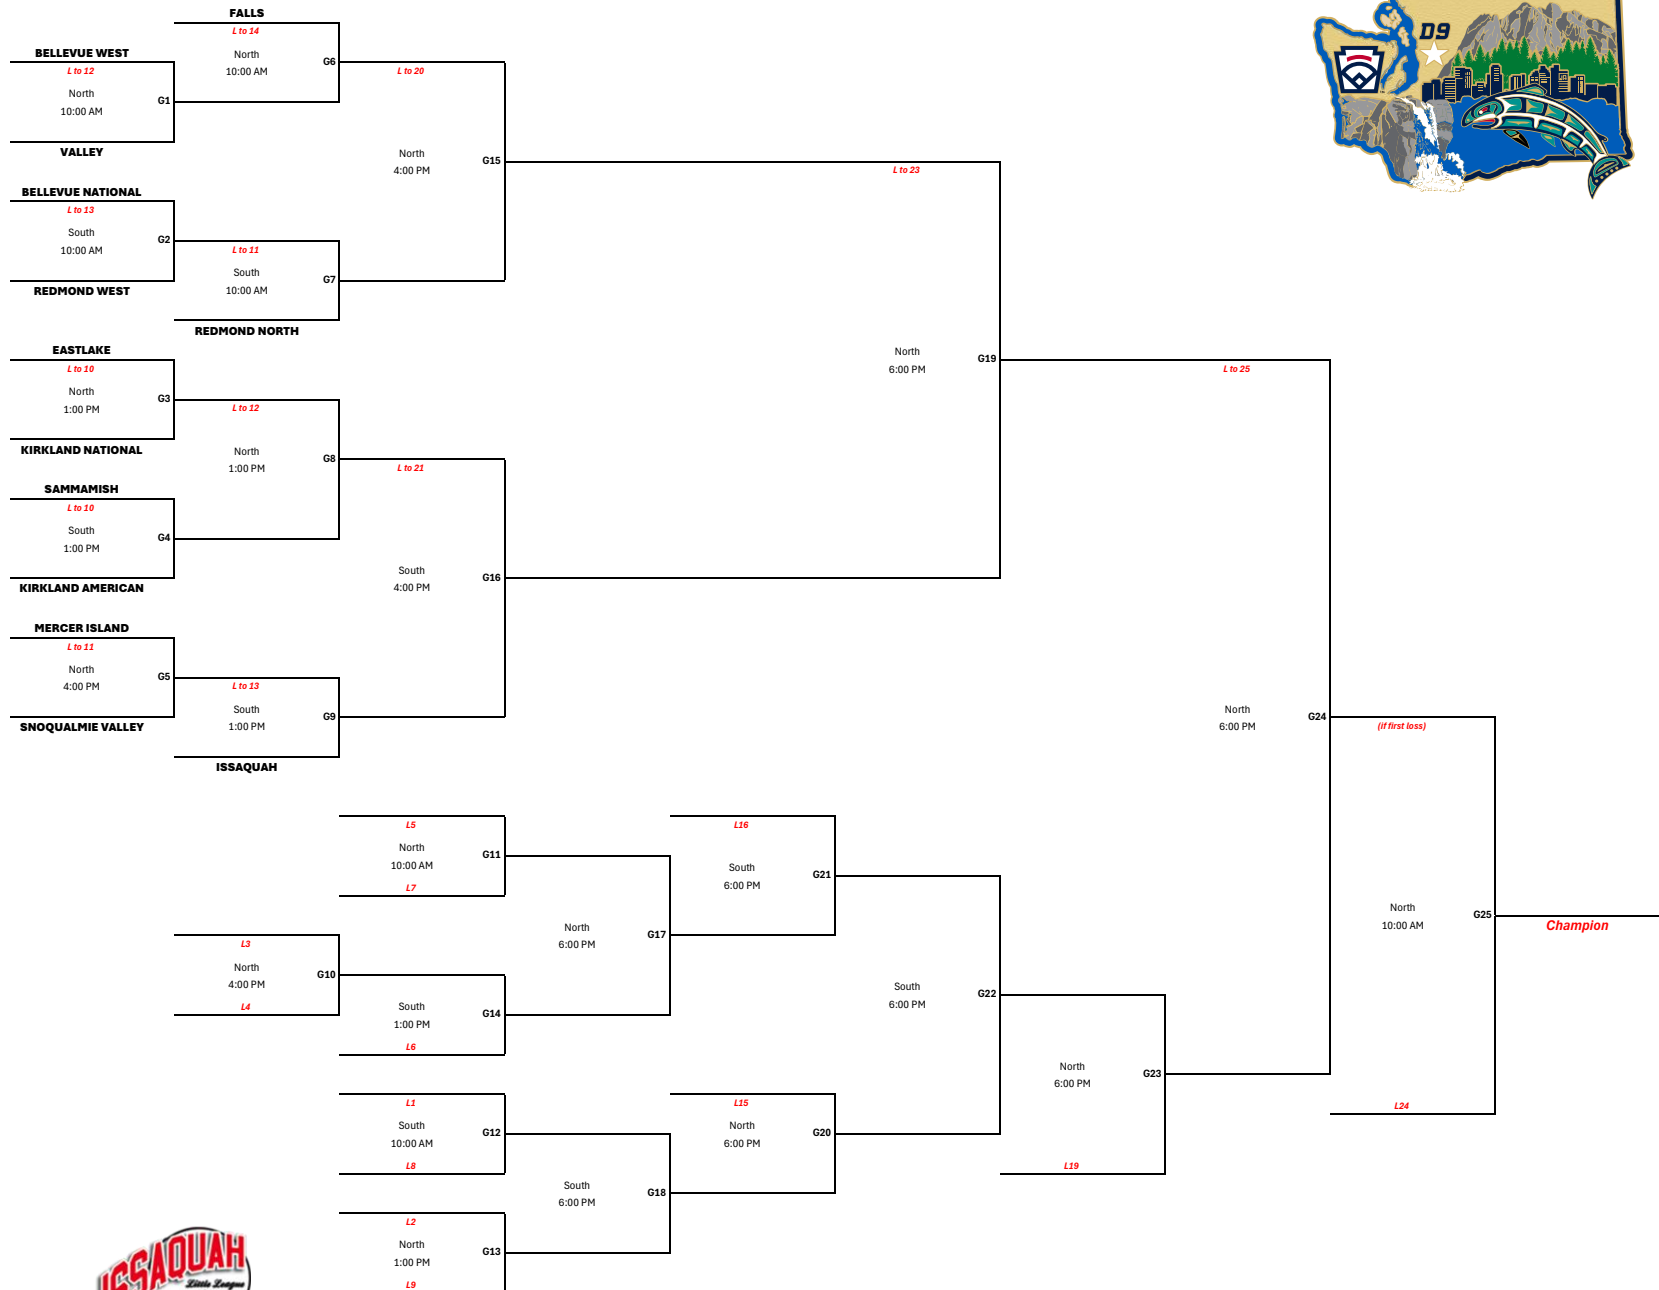

LITTLE LEAGUE BASEBALL 2026 DISTRICT 9 - ALL STAR TOURNAMENT

DODD FIELD

565 NW Holly St, Issaquah

Friday July 3	Saturday July 4	Sunday July 5	Monday July 6	Tuesday July 7	Wednesday July 8	Thursday July 9	Friday July 10	Saturday July 11
------------------	--------------------	------------------	------------------	-------------------	---------------------	--------------------	-------------------	---------------------

Results

G1	Game1	BELLEVUE WEST ()	VALLEY ()
G2	Game2	BELLEVUE NATIONAL ()	REDMOND WEST ()
G3	Game3	EASTLAKE ()	KIRKLAND NATIONAL ()
G4	Game4	SAMMAMISH ()	KIRKLAND AMERICAN ()
G5	Game5	MERCER ISLAND ()	SNOQUALMIE VALLEY ()
G6	Game6	FALLS ()	()
G7	Game7	()	REDMOND NORTH ()
G8	Game8	()	()
G9	Game9	()	ISSAQUAH ()
G10	Game10	()	()
G11	Game11	()	()
G12	Game12	()	()
G13	Game13	()	()
G14	Game14	()	()
G15	Game15	()	()
G16	Game16	()	()
G17	Game17	()	()
G18	Game18	()	()
G19	Game19	()	()
G20	Game20	()	()
G21	Game21	()	()
G22	Game22	()	()
G23	Game23	()	()
G24	Game24	()	()
G25	Game25	()	()
G26	Game26	()	

Field Schedule

Game1	North	7/3/26 10:00 AM
Game2	South	7/3/26 10:00 AM
Game3	North	7/3/26 1:00 PM
Game4	South	7/3/26 1:00 PM
Game5	North	7/3/26 4:00 PM
Game6	North	7/4/26 10:00 AM
Game7	South	7/4/26 10:00 AM
Game8	North	7/4/26 1:00 PM
Game9	South	7/4/26 1:00 PM
Game10	North	7/4/26 4:00 PM
Game11	North	7/5/26 10:00 AM
Game12	South	7/5/26 10:00 AM

Game13	North	7/5/26 1:00 PM
Game14	South	7/5/26 1:00 PM
Game15	North	7/5/26 4:00 PM
Game16	South	7/5/26 4:00 PM
Game17	North	7/6/26 6:00 PM
Game18	South	7/6/26 6:00 PM
Game19	North	7/8/26 6:00 PM
Game20	North	7/7/26 6:00 PM
Game21	South	7/7/26 6:00 PM
Game22	South	7/8/26 6:00 PM
Game23	North	7/9/26 6:00 PM
Game24	North	7/10/26 6:00 PM
Game25	North	7/11/26 10:00 AM
Game26		