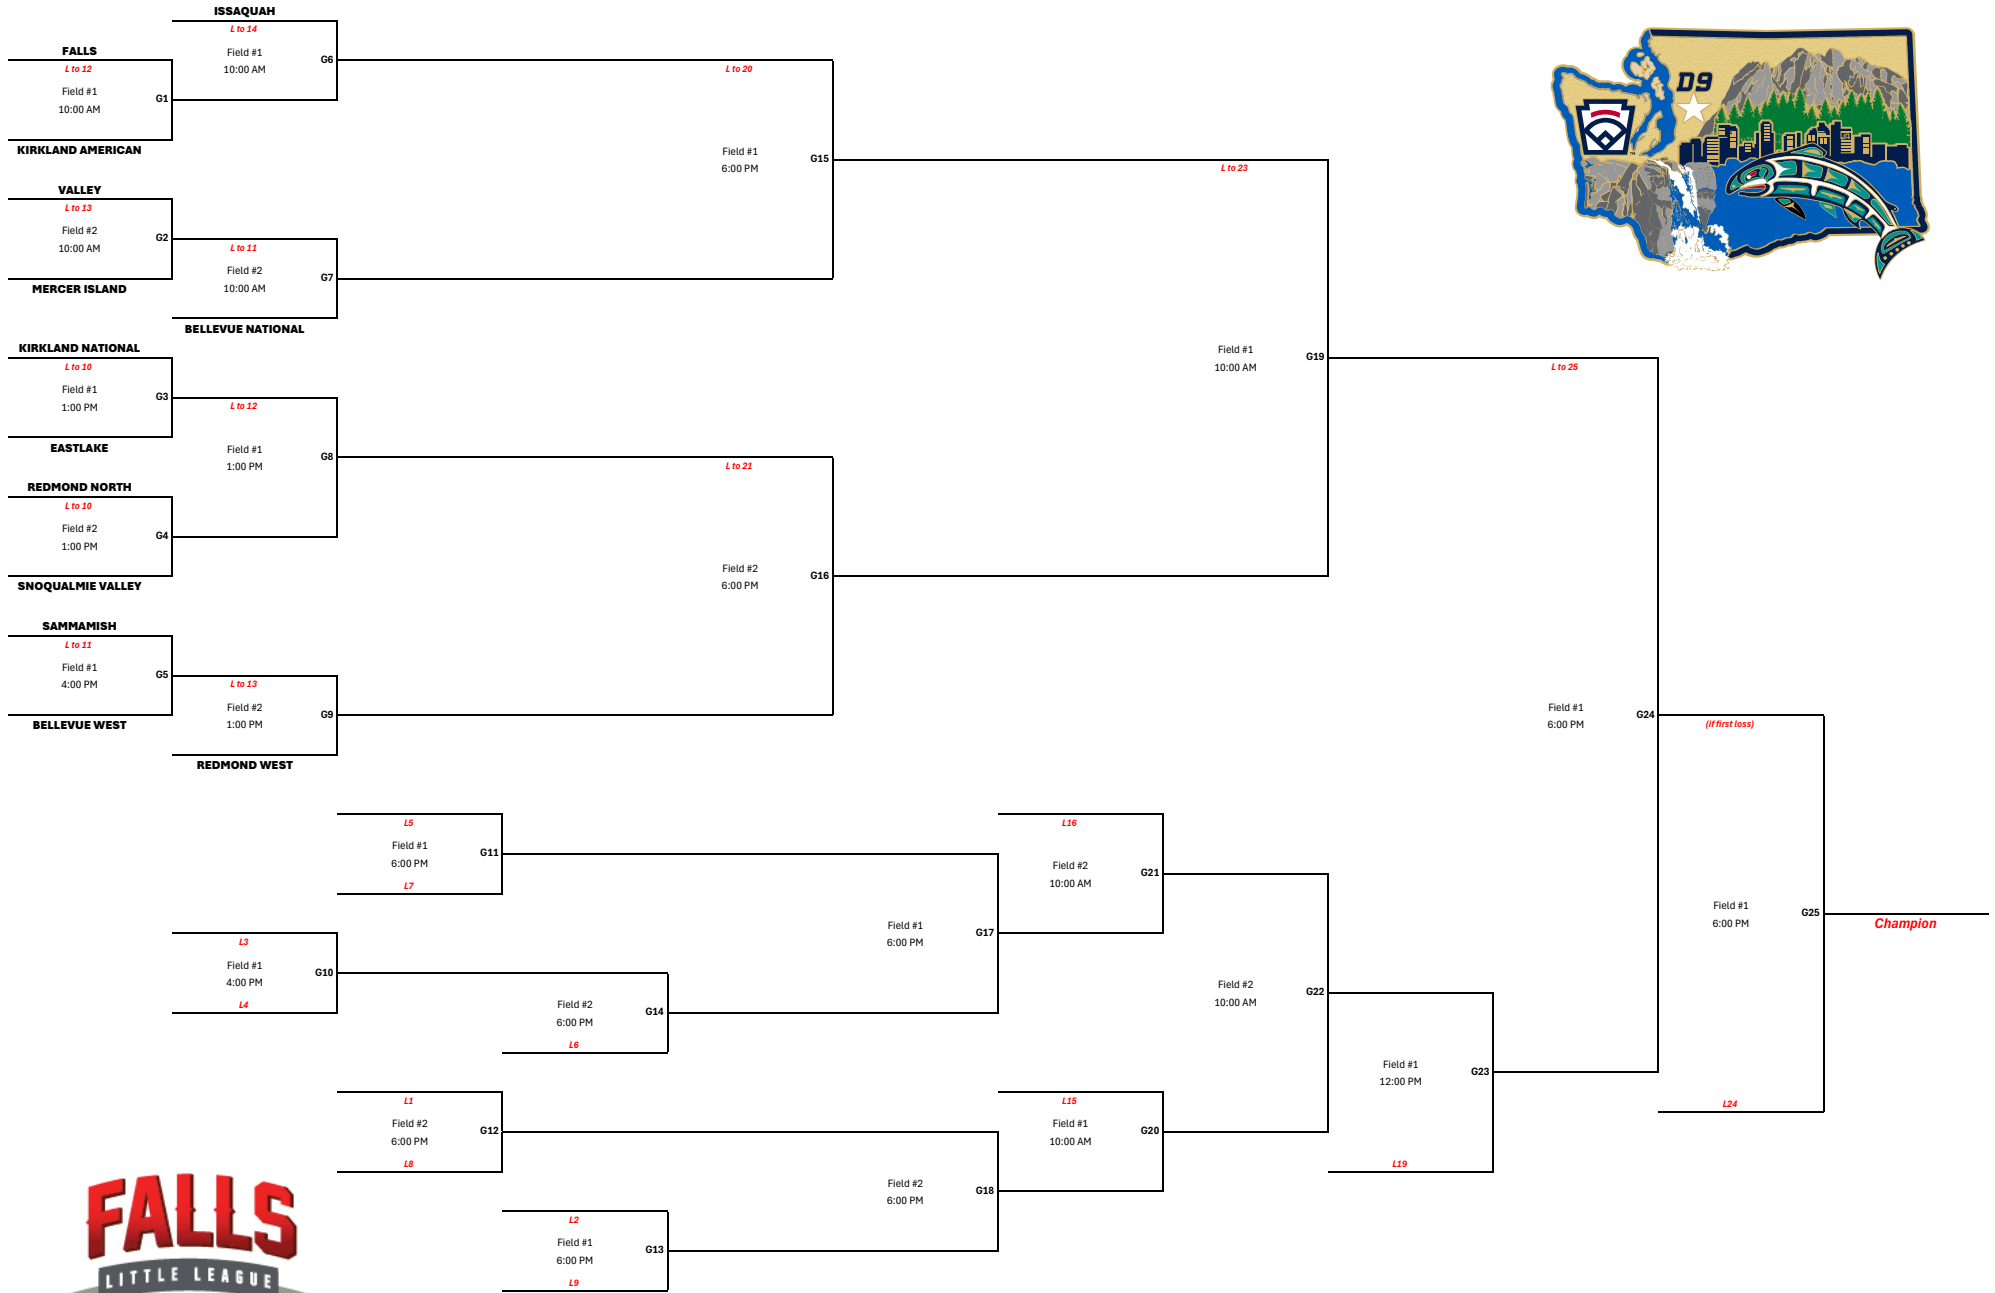

# BASEBALL 9-10-11 DIVISION 2026 DISTRICT 9 - ALL STAR TOURNAMENT

## Results

G1	Game1	FALLS ()	KIRKLAND AMERICAN ()
G2	Game2	VALLEY ()	MERCER ISLAND ()
G3	Game3	KIRKLAND NATIONAL ()	EASTLAKE ()
G4	Game4	REDMOND NORTH ()	SNOQUALMIE VALLEY ()
G5	Game5	SAMMAMISH ()	BELLEVUE WEST ()
G6	Game6	ISSAQUAH ()	()
G7	Game7	()	BELLEVUE NATIONAL ()
G8	Game8	()	()
G9	Game9	()	REDMOND WEST ()
G10	Game10	()	()
G11	Game11	()	()
G12	Game12	()	()
G13	Game13	()	()
G14	Game14	()	()
G15	Game15	()	()
G16	Game16	()	()
G17	Game17	()	()
G18	Game18	()	()
G19	Game19	()	()
G20	Game20	()	()
G21	Game21	()	()
G22	Game22	()	()
G23	Game23	()	()
G24	Game24	()	()
G25	Game25	()	()
G26	Game26	()	

## Field Schedule

Game1	Field #1	6/27/26 10:00 AM
Game2	Field #2	6/27/26 10:00 AM
Game3	Field #1	6/27/26 1:00 PM
Game4	Field #2	6/27/26 1:00 PM
Game5	Field #1	6/27/26 4:00 PM
Game6	Field #1	6/28/26 10:00 AM
Game7	Field #2	6/28/26 10:00 AM
Game8	Field #1	6/28/26 1:00 PM
Game9	Field #2	6/28/26 1:00 PM
Game10	Field #1	6/28/26 4:00 PM
Game11	Field #1	6/29/26 6:00 PM
Game12	Field #2	6/29/26 6:00 PM

Game13	Field #1	6/30/26 6:00 PM
Game14	Field #2	6/30/26 6:00 PM
Game15	Field #1	7/1/26 6:00 PM
Game16	Field #2	7/1/26 6:00 PM
Game17	Field #1	7/2/26 6:00 PM
Game18	Field #2	7/2/26 6:00 PM
Game19	Field #1	7/4/26 10:00 AM
Game20	Field #1	7/3/26 10:00 AM
Game21	Field #2	7/3/26 10:00 AM
Game22	Field #2	7/4/26 10:00 AM
Game23	Field #1	7/5/26 12:00 PM
Game24	Field #1	7/6/26 6:00 PM
Game25	Field #1	7/7/26 6:00 PM
Game26		