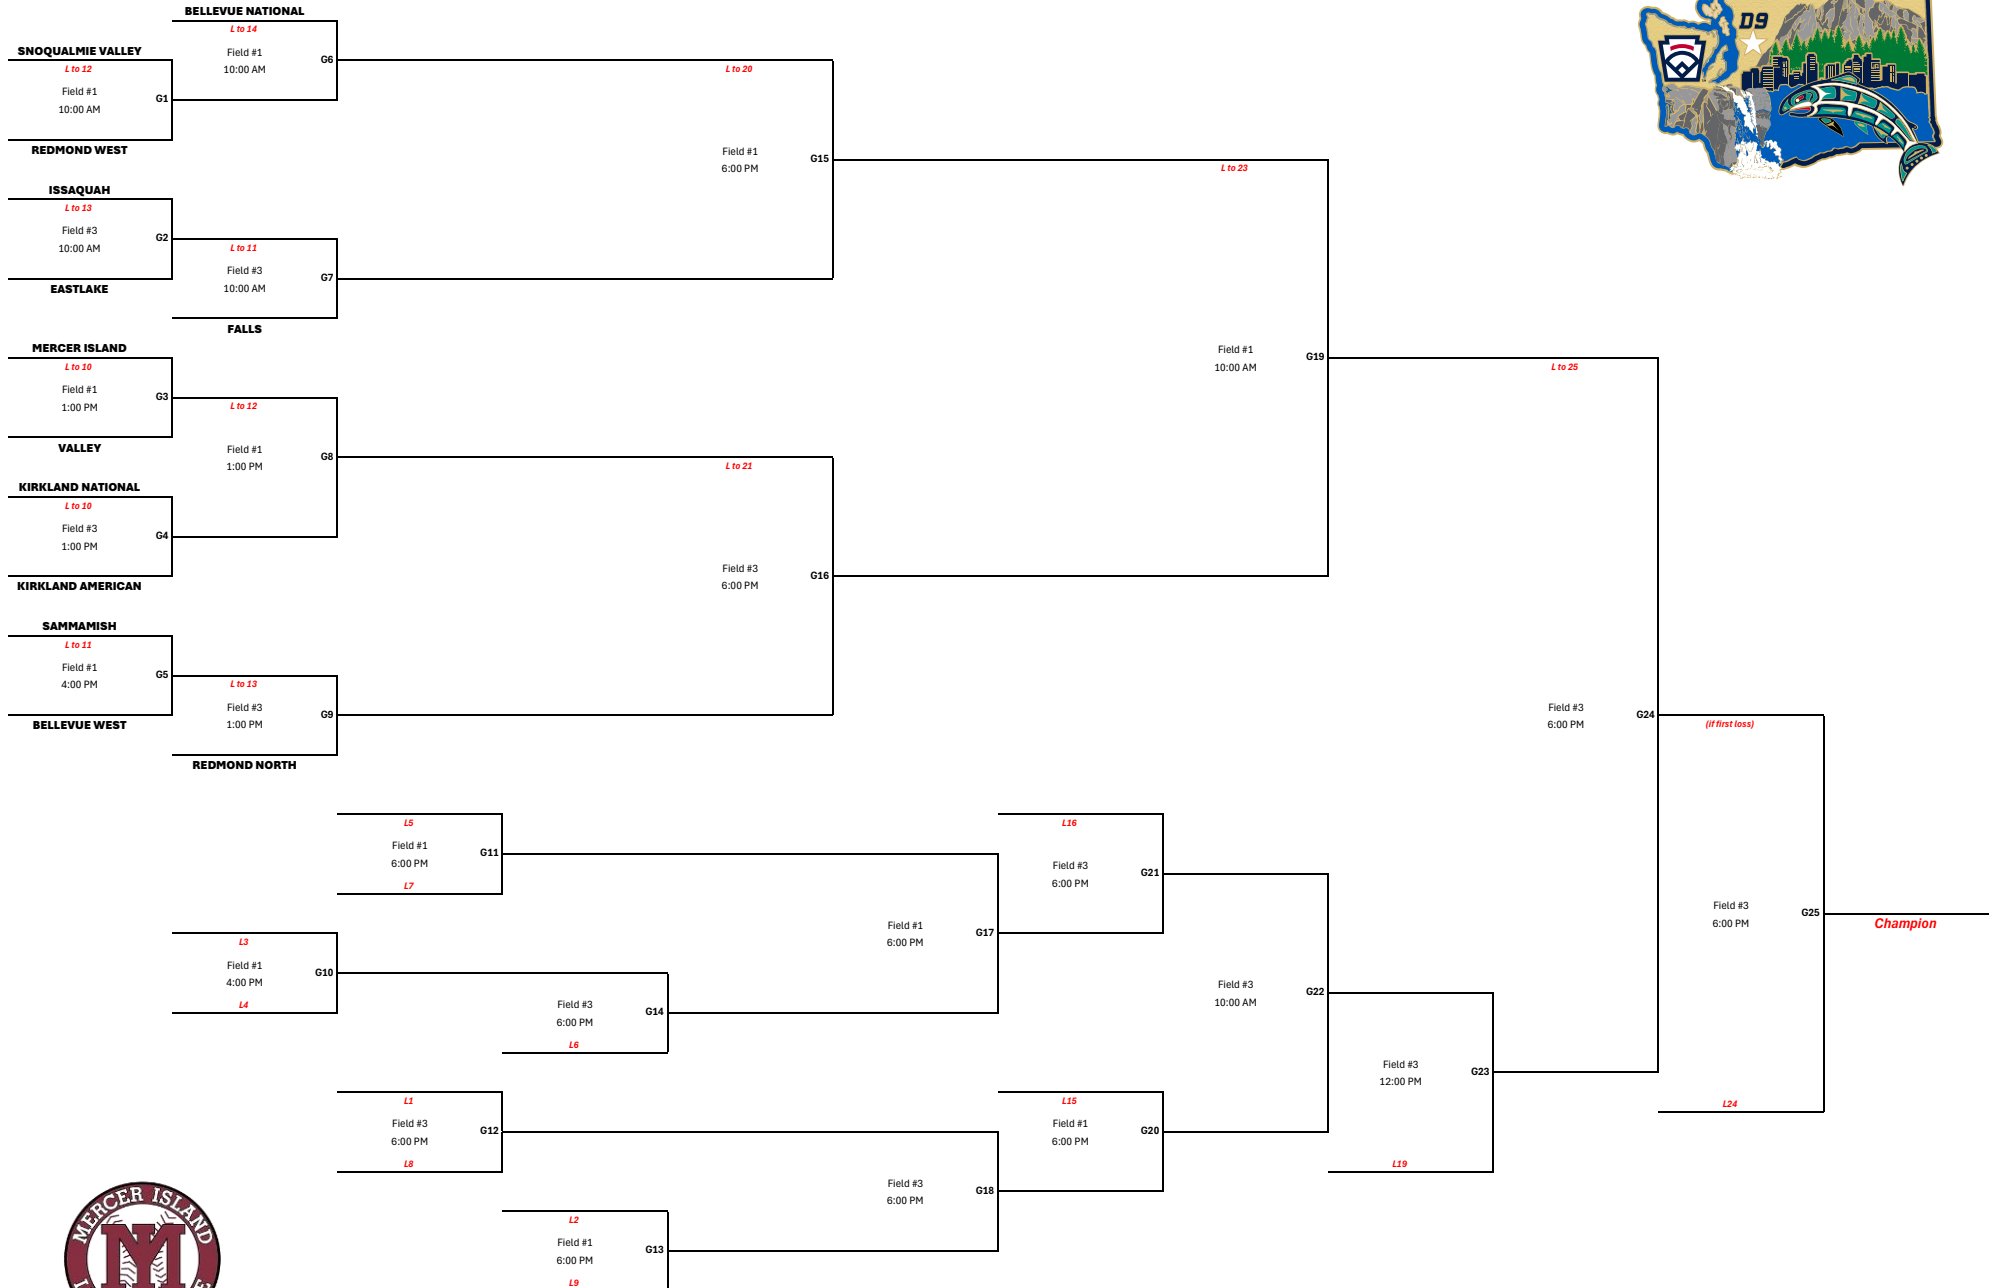

BASEBALL 8-9-10 DIVISION

2026 DISTRICT 9 - ALL STAR TOURNAMENT

SOUTH MERCER PLAYFIELDS

SE 78th St. & 84th Avenue SE, Mercer Island

Saturday June 20	Sunday June 21	Monday June 22	Tuesday June 23	Wednesday June 24	Thursday June 25	Friday June 26	Saturday June 27	Sunday June 28	Monday June 29	Tuesday June 30
---------------------	-------------------	-------------------	--------------------	----------------------	---------------------	-------------------	---------------------	-------------------	-------------------	--------------------

Results

G1	Game1	SNOQUALMIE VALLEY ()	REDMOND WEST ()
G2	Game2	ISSAQUAH ()	EASTLAKE ()
G3	Game3	MERCER ISLAND ()	VALLEY ()
G4	Game4	KIRKLAND NATIONAL ()	KIRKLAND AMERICAN ()
G5	Game5	SAMMAMISH ()	BELLEVUE WEST ()
G6	Game6	BELLEVUE NATIONAL ()	()
G7	Game7	()	FALLS ()
G8	Game8	()	()
G9	Game9	()	REDMOND NORTH ()
G10	Game10	()	()
G11	Game11	()	()
G12	Game12	()	()
G13	Game13	()	()
G14	Game14	()	()
G15	Game15	()	()
G16	Game16	()	()
G17	Game17	()	()
G18	Game18	()	()
G19	Game19	()	()
G20	Game20	()	()
G21	Game21	()	()
G22	Game22	()	()
G23	Game23	()	()
G24	Game24	()	()
G25	Game25	()	()
G26	Game26	()	

Field Schedule

Game1	Field #1	6/20/26 10:00 AM
Game2	Field #3	6/20/26 10:00 AM
Game3	Field #1	6/20/26 1:00 PM
Game4	Field #3	6/20/26 1:00 PM
Game5	Field #1	6/20/26 4:00 PM
Game6	Field #1	6/21/26 10:00 AM
Game7	Field #3	6/21/26 10:00 AM
Game8	Field #1	6/21/26 1:00 PM
Game9	Field #3	6/21/26 1:00 PM
Game10	Field #1	6/21/26 4:00 PM
Game11	Field #1	6/22/26 6:00 PM
Game12	Field #3	6/22/26 6:00 PM

Game13	Field #1	6/23/26 6:00 PM
Game14	Field #3	6/23/26 6:00 PM
Game15	Field #1	6/24/26 6:00 PM
Game16	Field #3	6/24/26 6:00 PM
Game17	Field #1	6/25/26 6:00 PM
Game18	Field #3	6/25/26 6:00 PM
Game19	Field #1	6/27/26 10:00 AM
Game20	Field #1	6/26/26 6:00 PM
Game21	Field #3	6/26/26 6:00 PM
Game22	Field #3	6/27/26 10:00 AM
Game23	Field #3	6/28/26 12:00 PM
Game24	Field #3	6/29/26 6:00 PM
Game25	Field #3	6/30/26 6:00 PM
Game26		